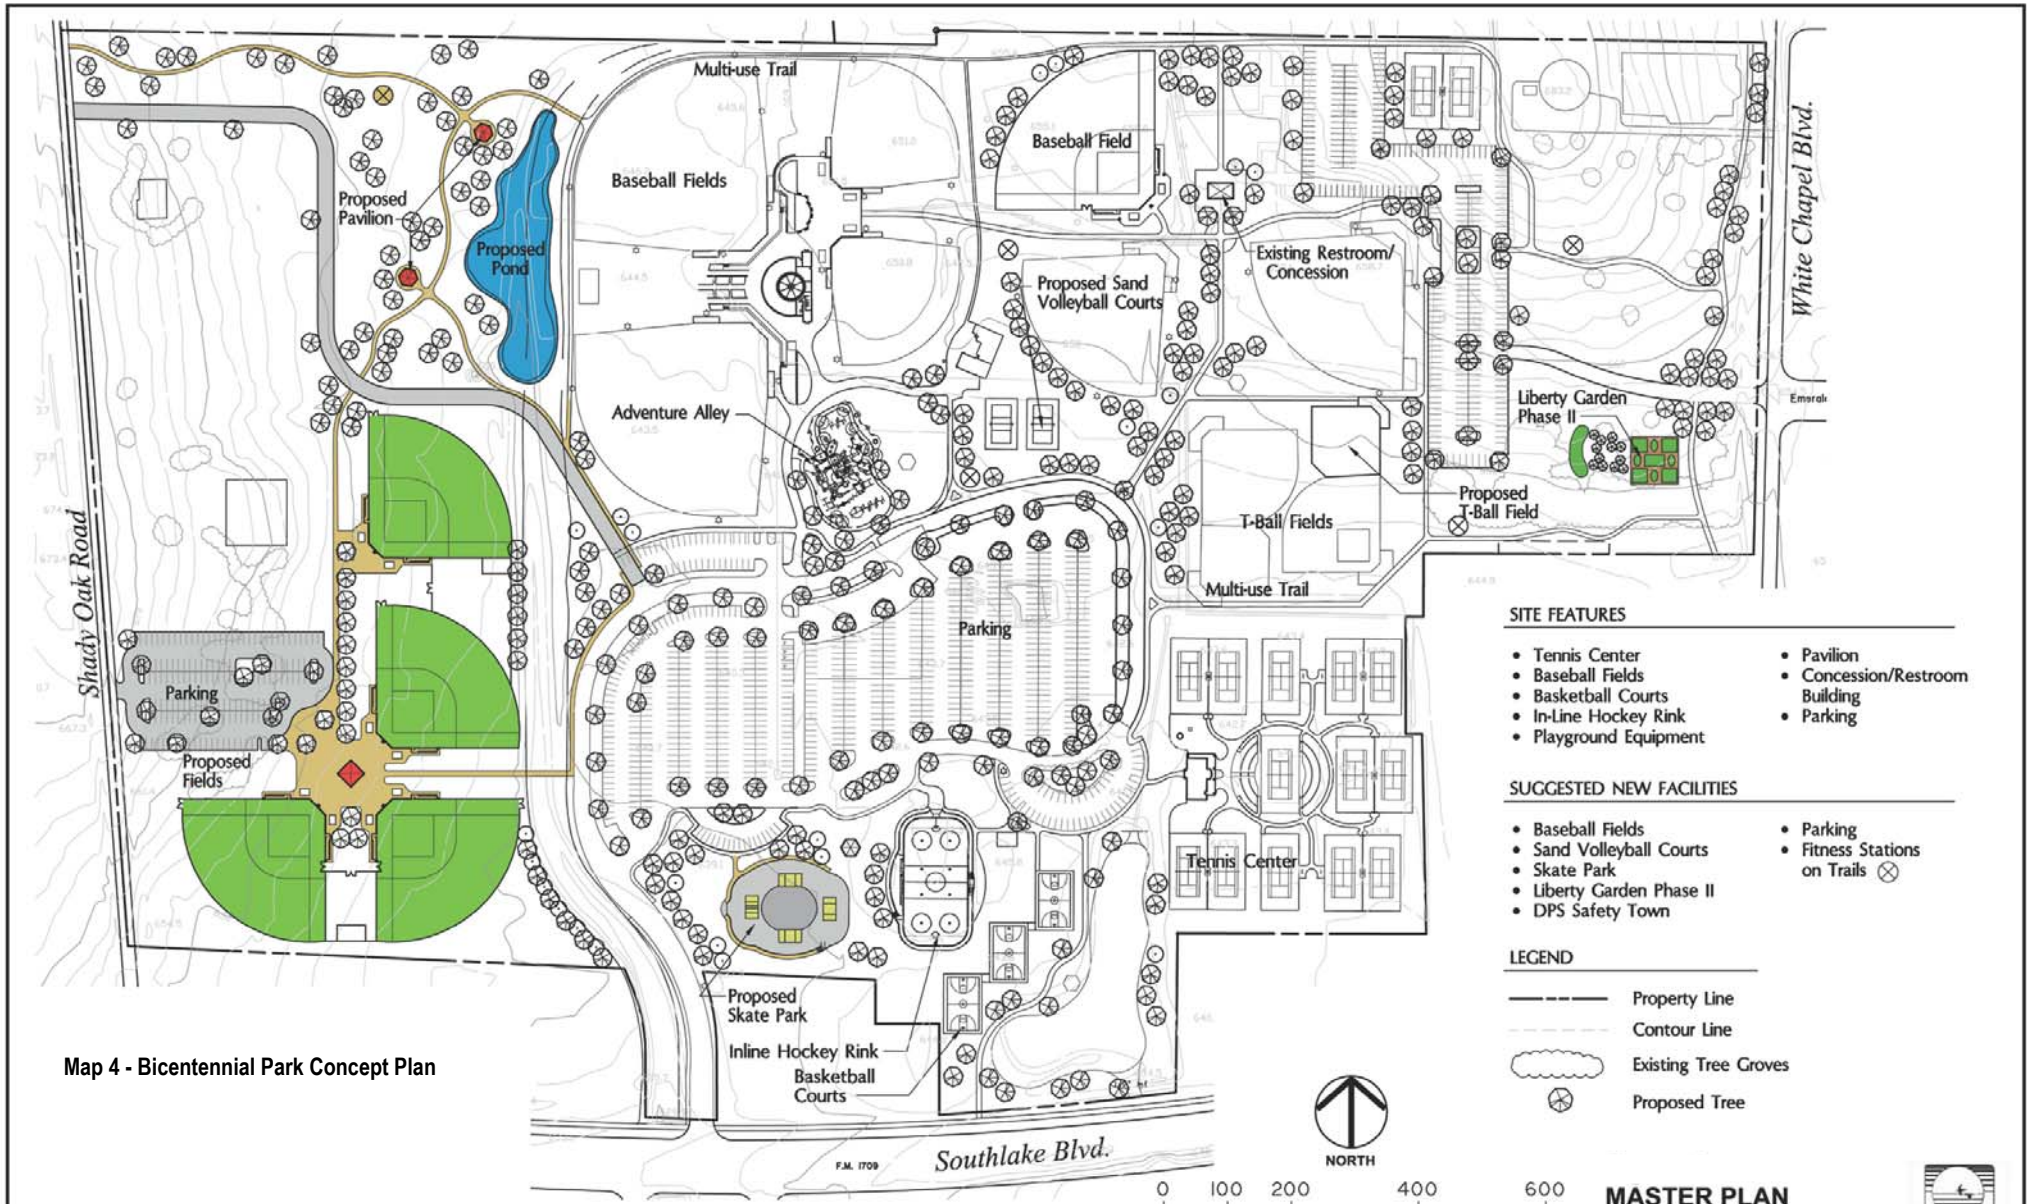

Map 3 - Bob Jones Concept Plan

LEGEND

- Property Line
- Contour Line

EXISTING SITE FEATURES

- Soccer Fields
- Parking

PROPOSED SITE FEATURES

- Practice Baseball Diamonds
- Multi-use Trails
- Pavilion
- Concession/Restroom Building
- Amphitheater
- Nature Center
- Day Camp
- Equestrian Parking

White Chapel Rd.

**MASTER PLAN
BOB JONES PARK
City of Southlake, Texas**

Map 4 - Bicentennial Park Concept Plan

SITE FEATURES

- Tennis Center
- Baseball Fields
- Basketball Courts
- In-Line Hockey Rink
- Playground Equipment
- Pavilion
- Concession/Restroom Building
- Parking

SUGGESTED NEW FACILITIES

- Baseball Fields
- Sand Volleyball Courts
- Skate Park
- Liberty Garden Phase II
- DPS Safety Town
- Parking
- Fitness Stations on Trails

LEGEND

- Property Line
- - - Contour Line
- Existing Tree Groves
- Proposed Tree