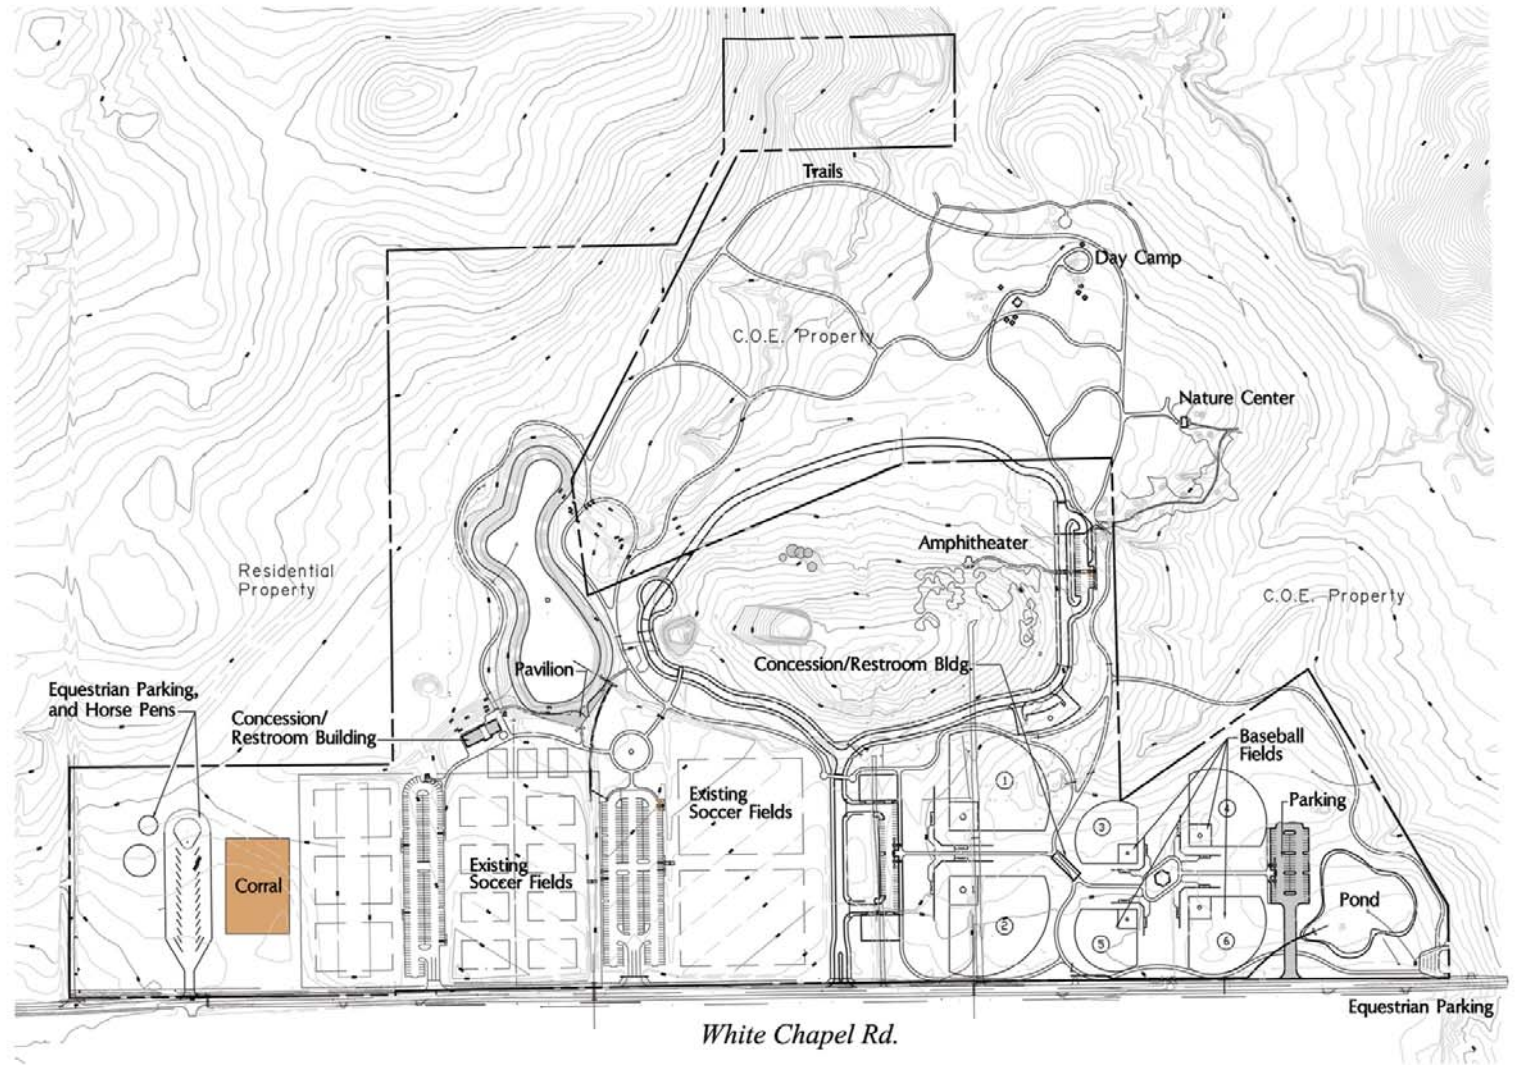

Map 3 - Bob Jones Concept Plan

LEGEND

- Property Line
- Contour Line

EXISTING SITE FEATURES

- Soccer Fields
- Parking

PROPOSED SITE FEATURES

- Practice Baseball Diamonds
- Multi-use Trails
- Pavilion
- Concession/Restroom Building
- Amphitheater
- Nature Center
- Day Camp
- Equestrian Parking

White Chapel Rd.

**MASTER PLAN
BOB JONES PARK
City of Southlake, Texas**

Map 4 - Bicentennial Park Concept Plan

SITE FEATURES

- Tennis Center
- Baseball Fields
- Basketball Courts
- In-Line Hockey Rink
- Playground Equipment
- Pavilion
- Concession/Restroom Building
- Parking

SUGGESTED NEW FACILITIES

- Baseball Fields
- Sand Volleyball Courts
- Skate Park
- Liberty Garden Phase II
- DPS Safety Town
- Parking
- Fitness Stations on Trails

LEGEND

- Property Line
- - - Contour Line
- Existing Tree Groves
- Proposed Tree