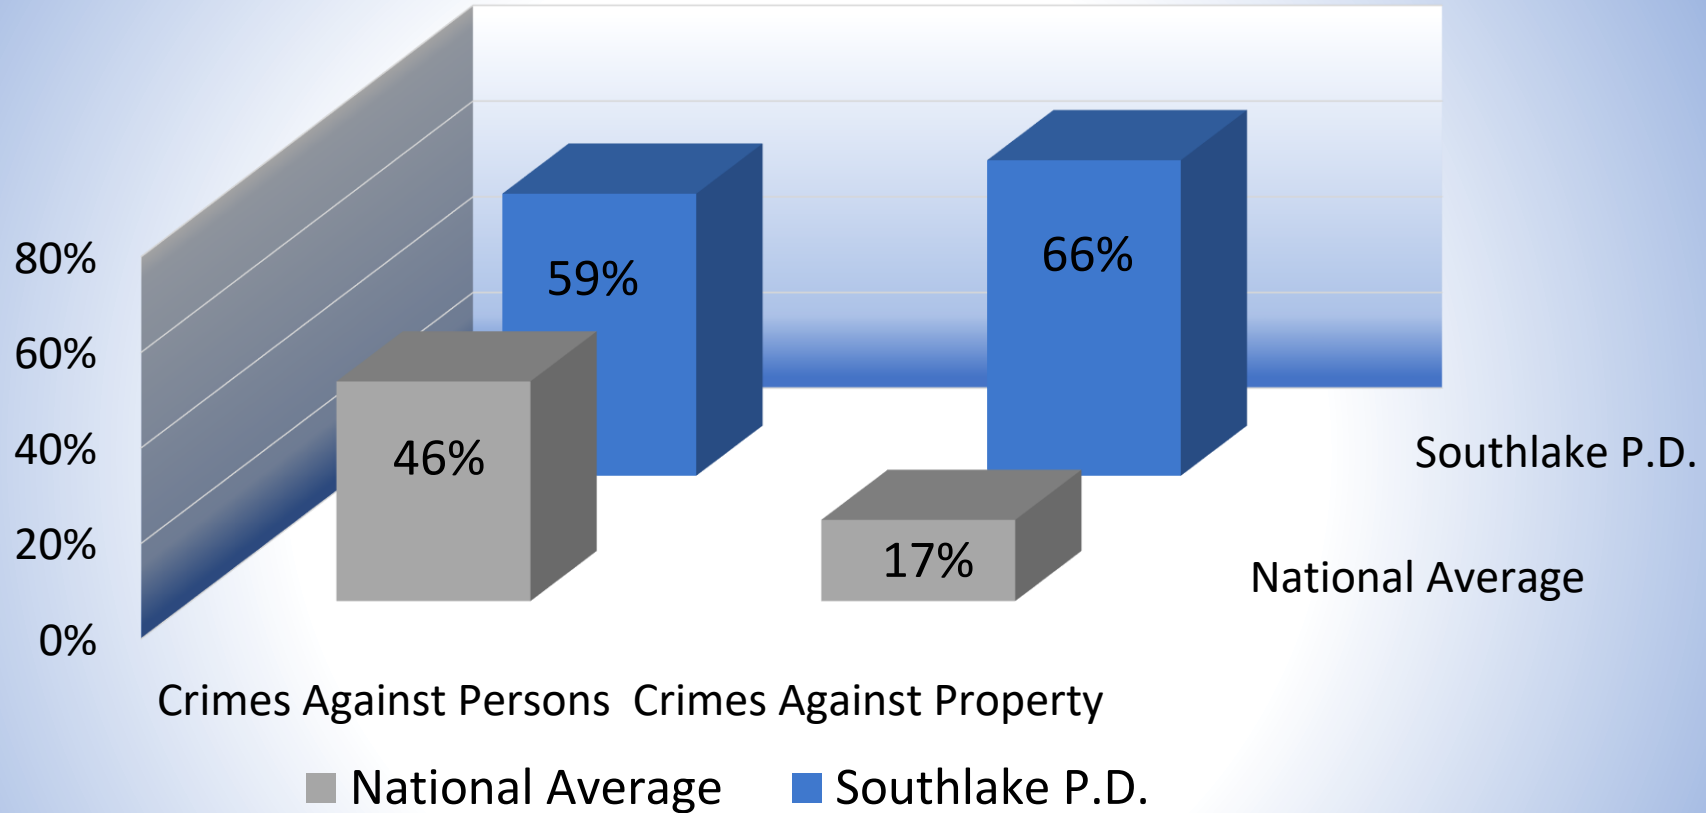

Clearance Rates for Southlake P.D. versus Clearance Rates Nationally for CY 2019

Note * Clearance rates equal the percentage of the number of offenses cleared by arrest or by exceptional means to the total number of offenses reported for the calendar year.