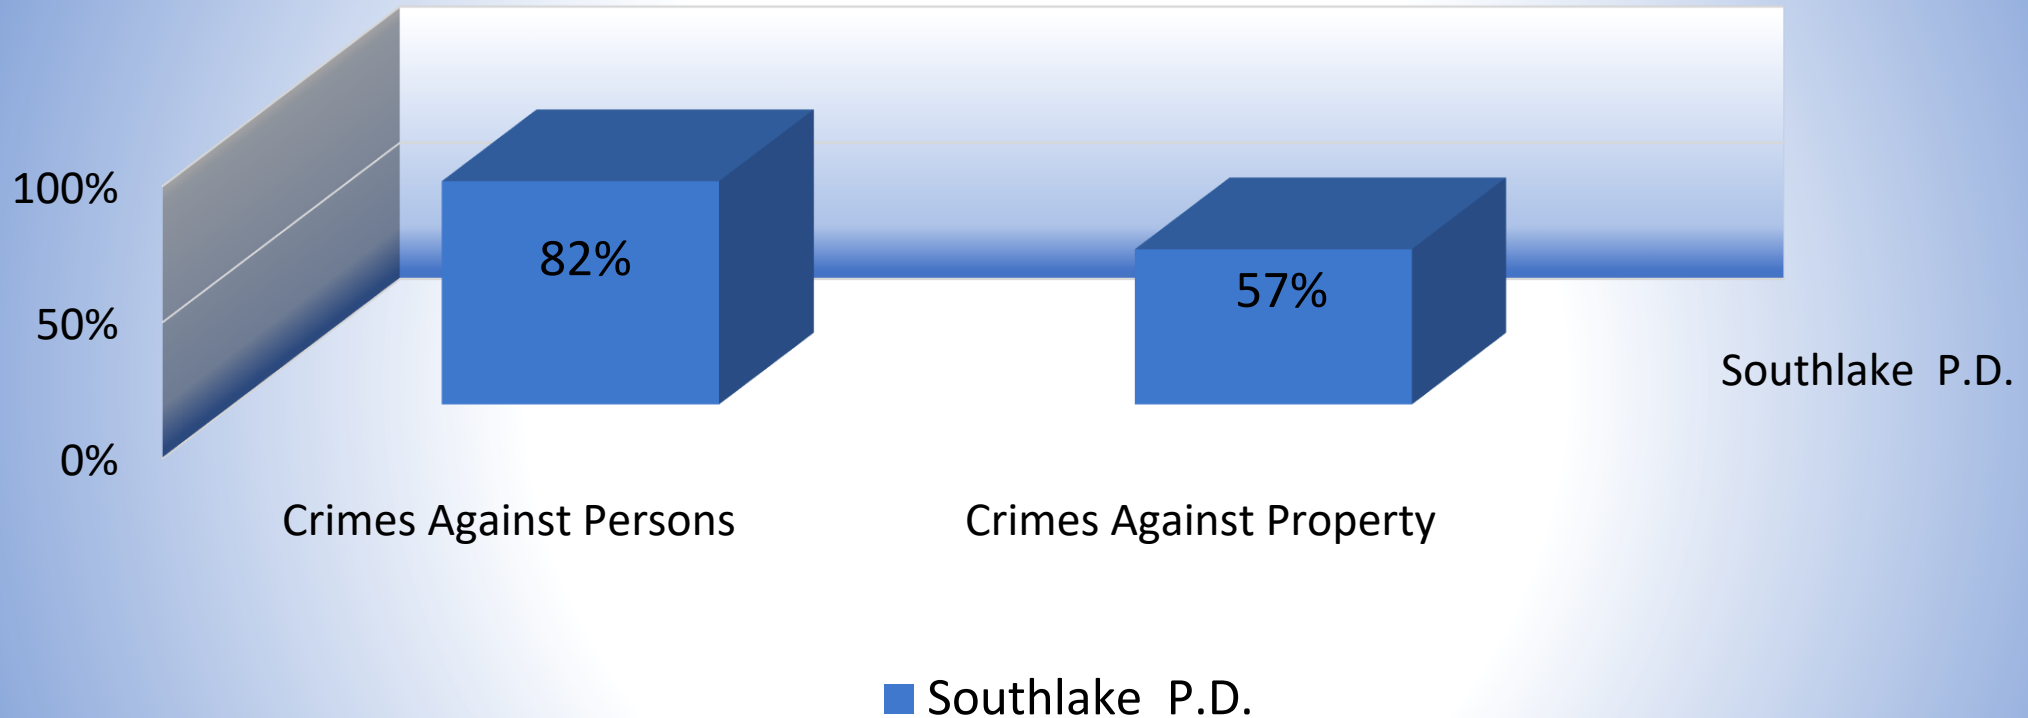

## Clearance Rates for Southlake P.D. CY 2020

Note \* Clearance rates equal the percentage of the number of offenses cleared by arrest or by exceptional means to the total number of offenses reported for the calendar year.