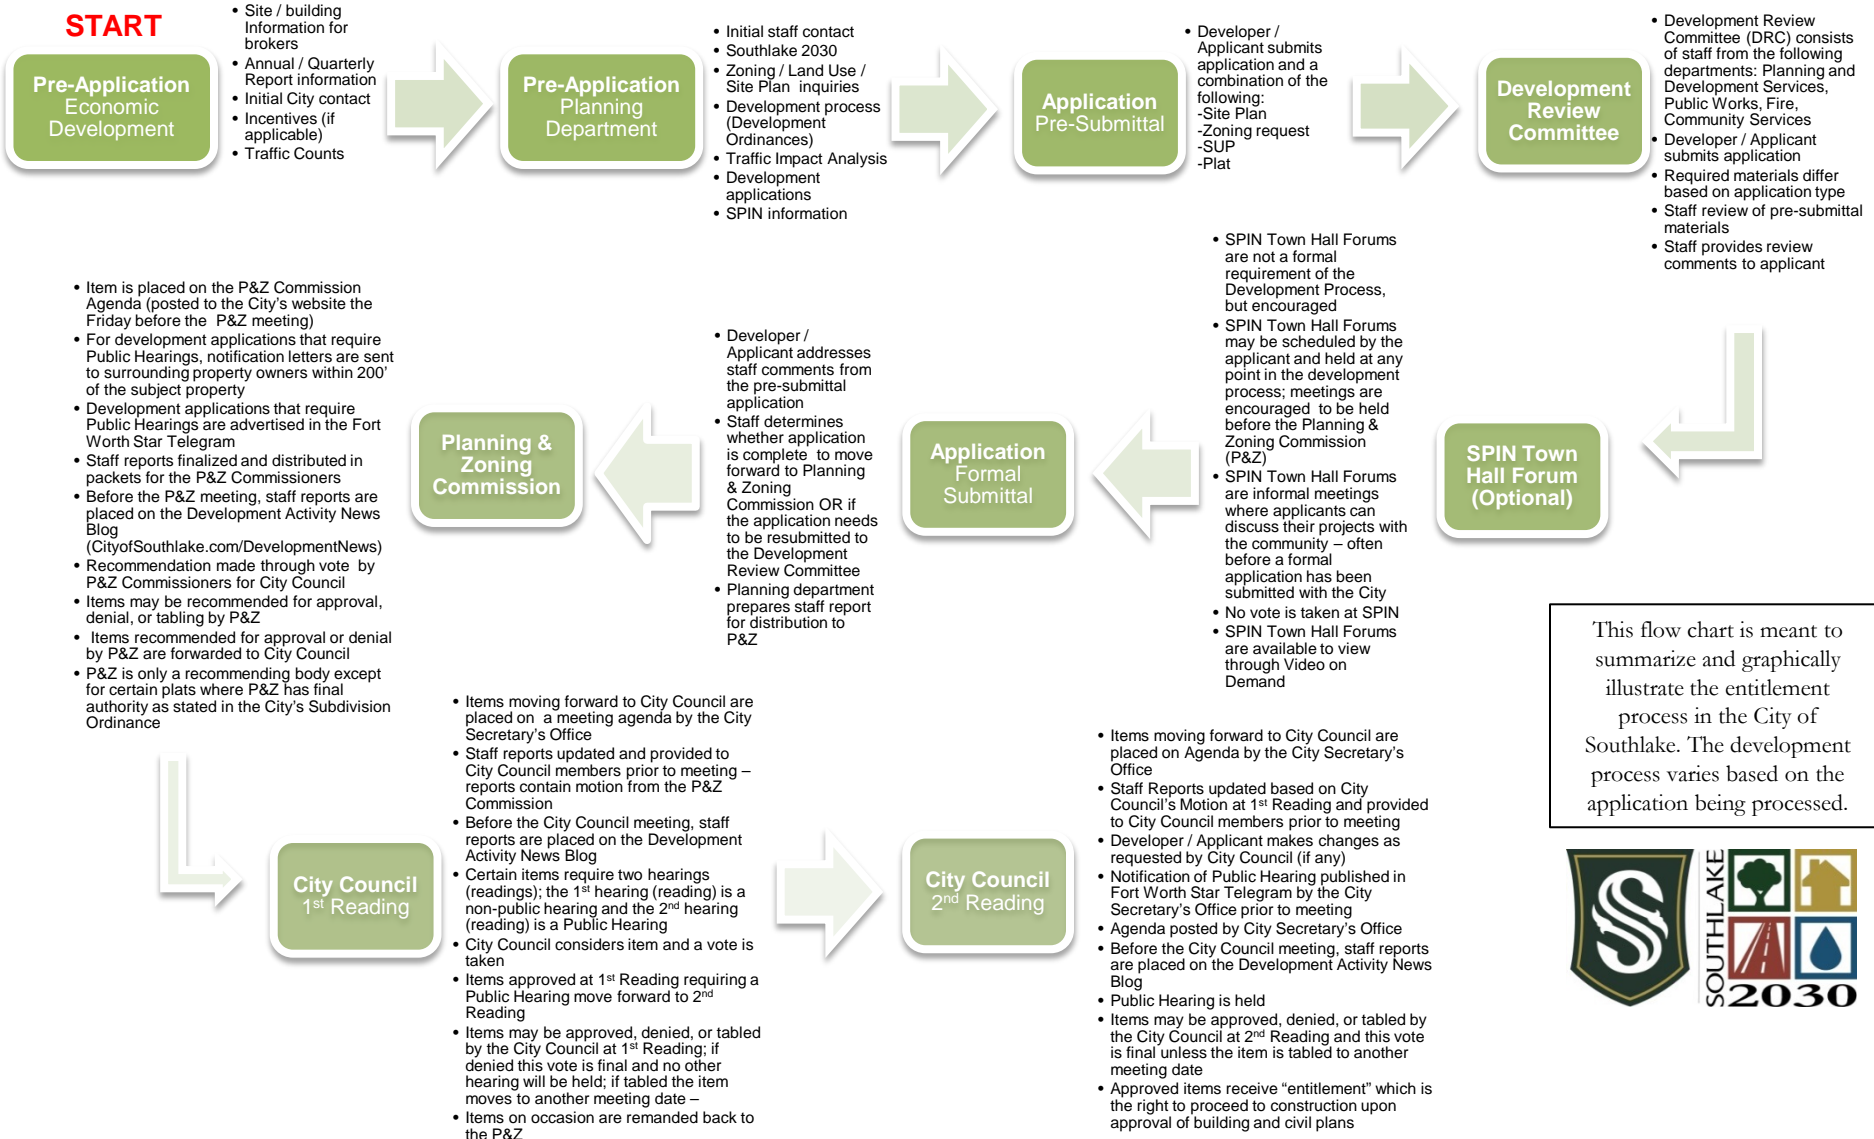

# Overview of the Development Process in the City of Southlake

## Pre Entitlement

This flow chart is meant to summarize and graphically illustrate the entitlement process in the City of Southlake. The development process varies based on the application being processed.